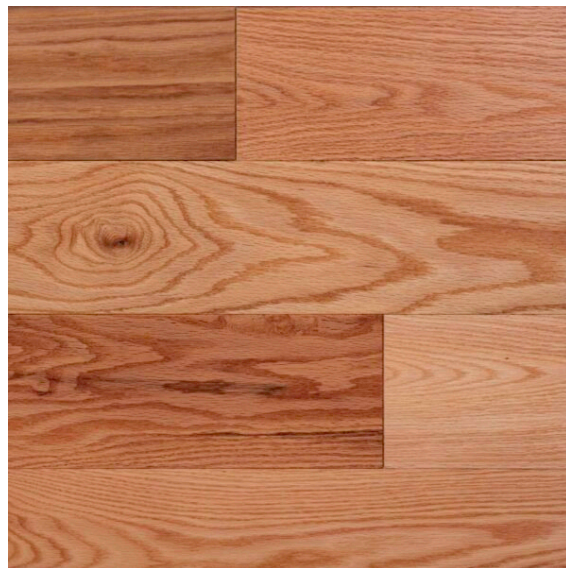

# MITIS

Live in your element

Available widths		
3½" (88.9 mm)	5½" (139.7 mm)	7½" (190.5 mm)
Minimum length	Thickness	
16" (406.4 mm)	½" (12.7 mm), ⅝" (16.002 mm), ¾" (19.05 mm)	

FIND OUT WHERE to get our products with our retailer locator at [MITISWOODFLOORS.COM](https://www.mitiswoodfloors.com)