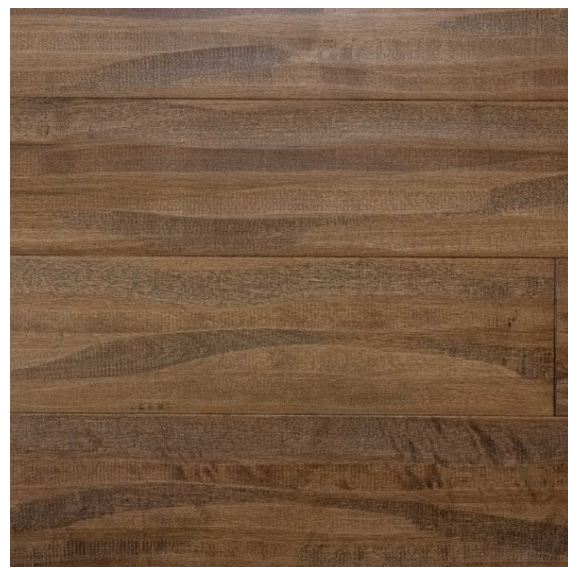

Live in your element

MAPLE

Maple Antique bright brown 4112

N° ER0AN4112-0000

Species

Maple

Grade

Antique

Colour

Bright brown 4112

Solidity (Janka)

Available options

Finish

Matte varnish

Texture

Undulated

Dimensions

Available widths

5¼"
(133.35 mm)

Minimum length	Thickness
12" (304.8 mm)	¾" (19.05 mm)

FIND OUT WHERE to get our products with our retailer locator at [MITISWOODFLOORS.COM](https://www.mitiswoodfloors.com)

Customer service

1-800-463-8188

Contact information

Mitis
1081, rue Industrielle, C.P. 4
Mont-Joli (Quebec) G5H 3K8
CANADA

info@planchersmitis.com
[MITISWOODFLOORS.COM](https://www.mitiswoodfloors.com)