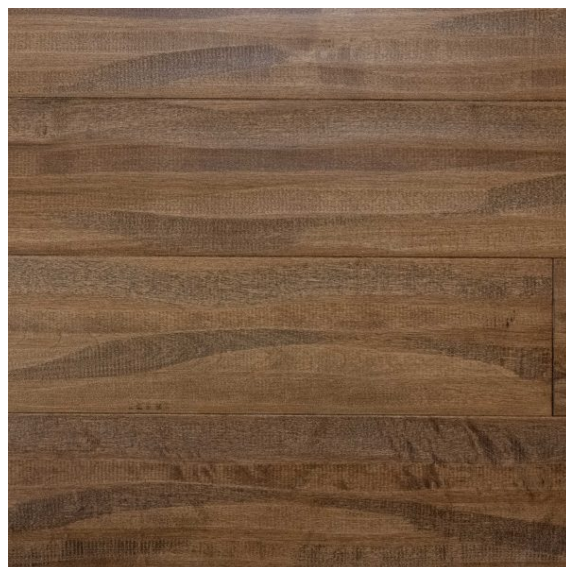

Live in your element

MAPLE

Maple Antique bright brown 4112

N° ER0AN4112-0000

Species

Maple

Grade

Antique

Colour

Bright brown 4112

Solidity (Janka)

Available options

Finish

Matte varnish

Texture

Undulated

Dimensions

Available widths

5¼"
(133.35 mm)

Minimum length	Thickness
12" (304.8 mm)	¾" (19.05 mm)

FIND OUT WHERE to get our products with our retailer locator at [MITISWOODFLOORS.COM](https://www.mitiswoodfloors.com)

Customer service

1-800-463-8188

Contact information

Mitis
1081, rue Industrielle, C.P. 4
Mont-Joli (Quebec) G5H 3K8
CANADA

info@planchersmitis.com
[MITISWOODFLOORS.COM](https://www.mitiswoodfloors.com)