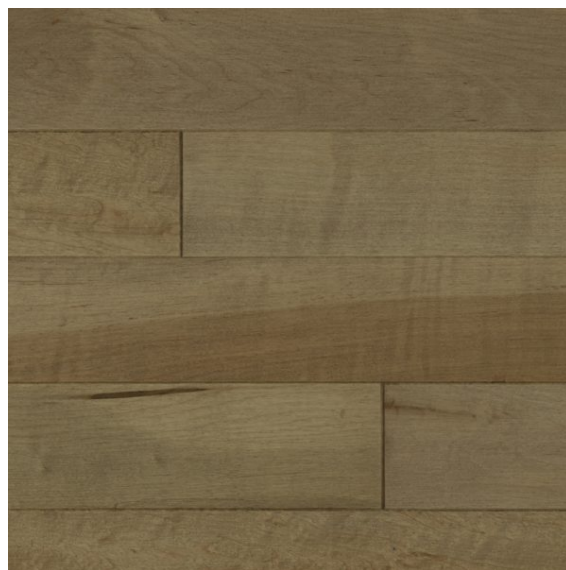

SILVER MAPLE

Silver Maple Harmony sandy beige 060

N° EA0HA060L-0000

This hardwood creates a perfect harmony between your floor and your contemporary decor. In colour right joyful beige, this product also offers a generally straight grain and generous knotting.

Species

Silver Maple

Grade

Harmony

Colour

Sandy beige 060

Solidity (Janka)

MAPLE		1450
ASH		1320
RED OAK		1290
YELLOW BIRCH		1260
CHERRY		950
SILVER MAPLE		950

Available options

Finish	
Matte varnish	Satin varnish
Texture	
Smooth	

Dimensions

Available widths	
3/4" (82.55 mm)	4/4" (107.95 mm)
Minimum length	Thickness
12" (304.8 mm)	3/4" (19.05 mm)