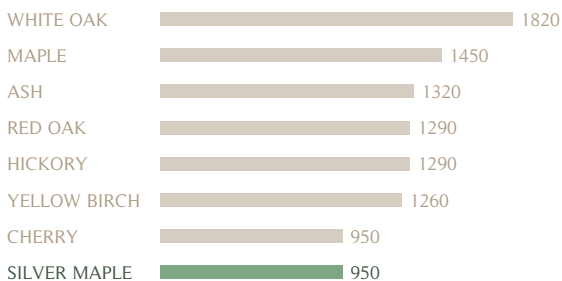

SILVER MAPLE

Silver Maple Harmony sandy beige 060

N° EA0HA060L-0000

This hardwood creates a perfect harmony between your floor and your contemporary decor. In colour right joyful beige, this product also offers a generally straight grain and generous knotting.

Species

Silver Maple

Grade

Harmony

Colour

Sandy beige 060

Solidity (Janka)

Available options