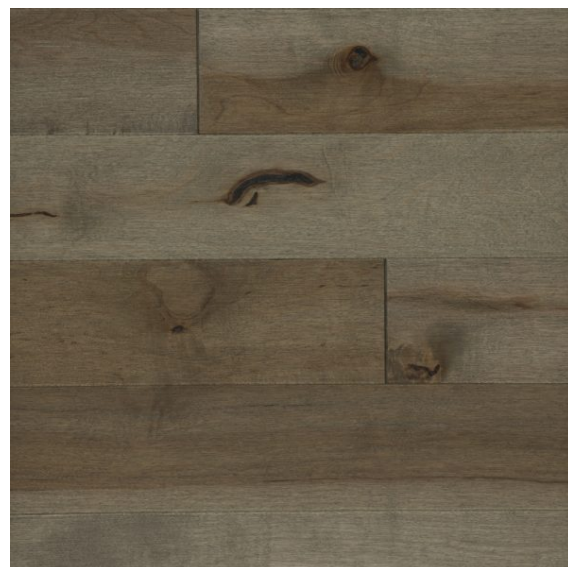

MAPLE

Maple Character dark beige 072

N° ER0CA072L-0000

This hardwood creates a completely unique element to your decor with its warm variations of hue. In colour wild inspiring beige, this product also offers a truly hard wood that works in every environment.

Species

Maple

Grade

Character

Colour

Dark beige 072

Solidity (Janka)

MAPLE		1450
ASH		1320
RED OAK		1290
YELLOW BIRCH		1260
CHERRY		950
SILVER MAPLE		950

Available options

Finish	
Matte varnish	Satin varnish
Texture	
Smooth	

Dimensions

Available widths	
3¼" (82.55 mm)	4¼" (107.95 mm)
Minimum length	Thickness
8" (203.2 mm)	¾" (19.05 mm)

FIND OUT WHERE to get our products with our retailer locator at [MITISWOODFLOORS.COM](https://www.mitiswoodfloors.com)