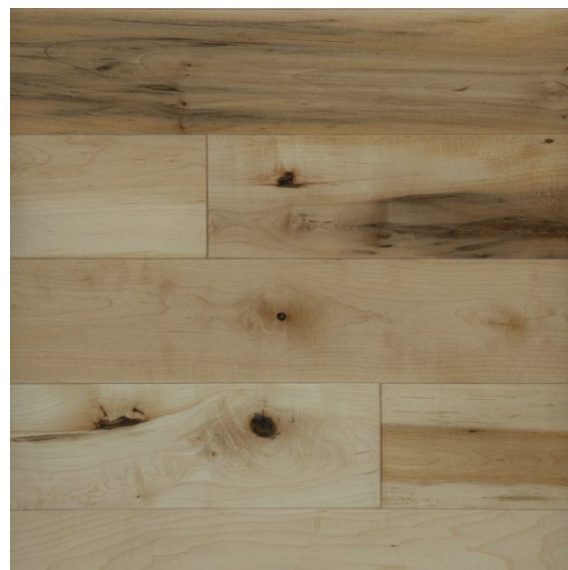

Live in your element

MAPLE

Maple Character natural 000

N° ER0CA000L-0000

This hardwood creates a completely unique element to your decor with its warm variations of hue. In colour charming classic natural, this product also offers a truly hard wood that works in every environment.

Species

Maple

Grade

Character

Colour

Natural 000

Solidity (Janka)

MAPLE		1450
ASH		1320
RED OAK		1290
YELLOW BIRCH		1260
CHERRY		950
SILVER MAPLE		950

Available options

Finish	
Matte varnish	Satin varnish
Texture	
Smooth	

Dimensions

Available widths	
3¼" (82.55 mm)	4¼" (107.95 mm)
Minimum length	Thickness
8" (203.2 mm)	¾" (19.05 mm)

FIND OUT WHERE to get our products with our retailer locator at [MITISWOODFLOORS.COM](https://www.mitiswoodfloors.com)