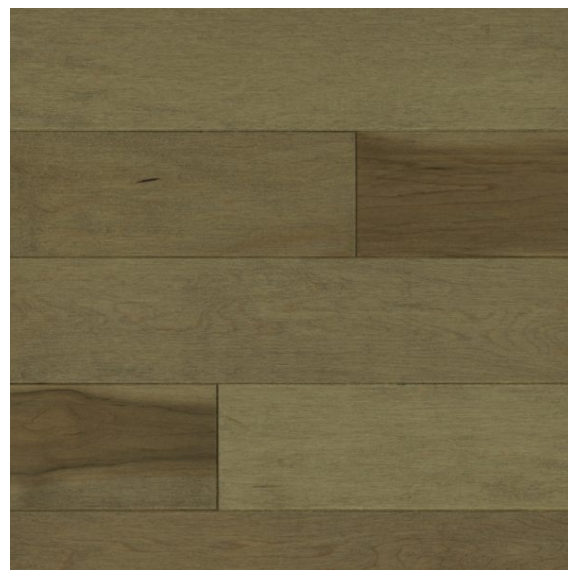

MAPLE

Maple Harmony sandy beige 047

N° ER0HA047L-0000

This hardwood creates a perfect harmony between your floor and your contemporary decor. In colour gentle serene beige, this product also offers a truly hard wood that works in every environment.

Species

Maple

Grade

Harmony

Colour

Sandy beige 047

Solidity (Janka)

MAPLE		1450
ASH		1320
RED OAK		1290
YELLOW BIRCH		1260
CHERRY		950
SILVER MAPLE		950

Available options

Finish	
Matte varnish	Satin varnish
Texture	
Smooth	

Dimensions

Available widths	
3¼" (82.55 mm)	4¼" (107.95 mm)
Minimum length	Thickness
12" (304.8 mm)	¾" (19.05 mm)

FIND OUT WHERE to get our products with our retailer locator at [MITISWOODFLOORS.COM](https://www.mitiswoodfloors.com)