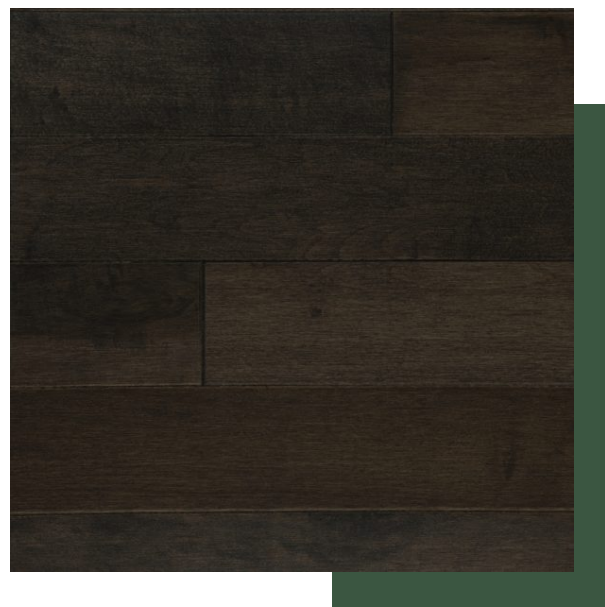

MAPLE

Maple Harmony black brown 149

N° ER0HA149L-0000

This hardwood creates a perfect harmony between your floor and your contemporary decor. In colour intense enveloping brown, this product also offers a truly hard wood that works in every environment.

Species

Maple

Grade

Harmony

Colour

Black brown 149

Solidity (Janka)

Available options

Finish	
Matte varnish	Satin varnish
Texture	
Smooth	

Dimensions

Available widths	
3/4" (82.55 mm)	4/4" (107.95 mm)
Minimum length	Thickness
12" (304.8 mm)	3/4" (19.05 mm)

FIND OUT WHERE to get our products with our retailer locator at [MITISWOODFLOORS.COM](https://www.mitiswoodfloors.com)