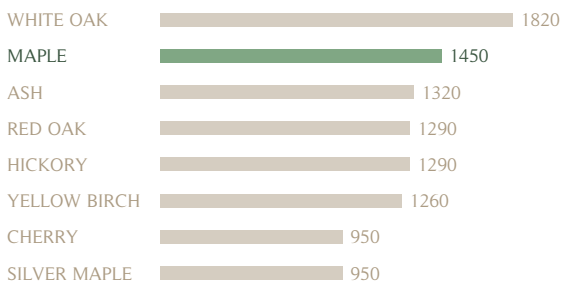

MAPLE

Maple Harmony black brown 149

N° ER0HA149L-0000

This hardwood creates a perfect harmony between your floor and your contemporary decor. In colour intense enveloping brown, this product also offers a truly hard wood that works in every environment.

Species

Maple

Grade

Harmony

Colour

Black brown 149

Solidity (Janka)

Available options

Finish	
Matte varnish	Satin varnish
Texture	
Smooth	

Dimensions

Available widths	
3/4" (82.55 mm)	4/4" (107.95 mm)
Minimum length	Thickness
12" (304.8 mm)	3/4" (19.05 mm)

FIND OUT WHERE to get our products with our retailer locator at [MITISWOODFLOORS.COM](https://www.mitiswoodfloors.com)