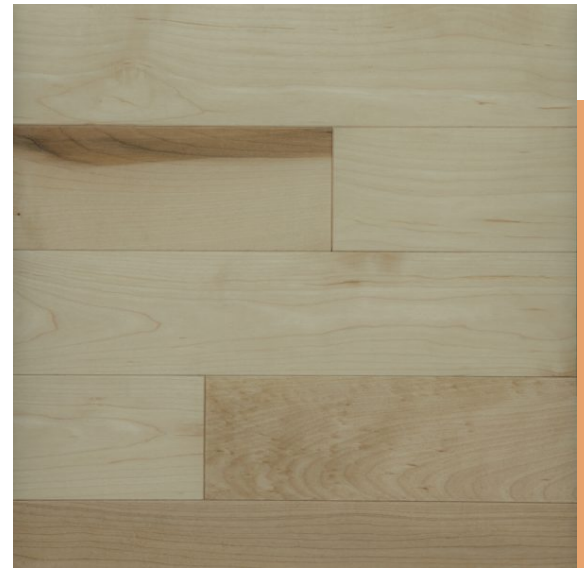

# Maple Harmony natural 000

N° ER0HA000L-0000

This hardwood creates a perfect harmony between your floor and your contemporary decor. In colour charming classic natural, this product also offers a truly hard wood that works in every environment.

Species

Maple

Grade

Harmony

Colour

Natural 000

Solidity (Janka)

MAPLE		1450
ASH		1320
RED OAK		1290
YELLOW BIRCH		1260
CHERRY		950
SILVER MAPLE		950

Available options

Finish	
Matte varnish	Satin varnish
Texture	
Smooth	

Dimensions

Available widths	
3¼" (82.55 mm)	4¼" (107.95 mm)
Minimum length	Thickness
12" (304.8 mm)	¾" (19.05 mm)

FIND OUT WHERE to get our products with our retailer locator at [MITISWOODFLOORS.COM](https://www.mitiswoodfloors.com)