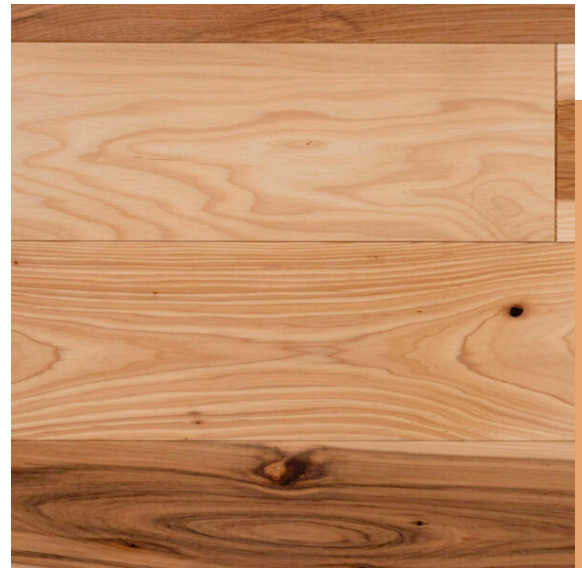

MITIS

Live in your element

Available widths		
3½" (88.9 mm)	5½" (139.7 mm)	7½" (190.5 mm)
Minimum length	Thickness	
16" (406.4 mm)	½" (12.7 mm) .63" (16.002 mm) ¾" (19.05 mm)