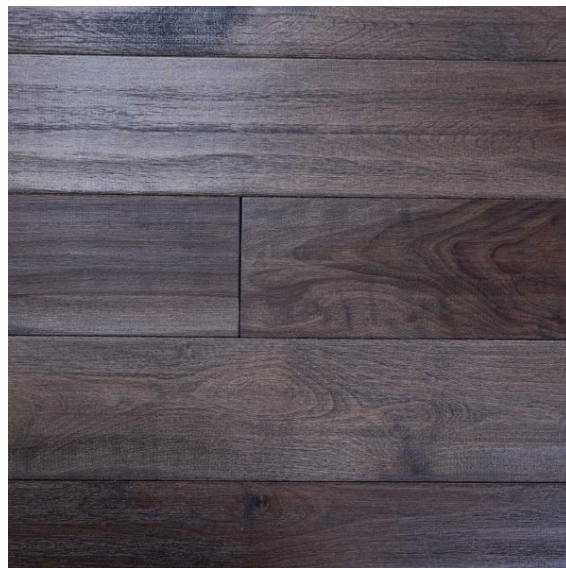

Live in your element

YELLOW BIRCH

Yellow Birch Antique creamy brown 4138

N° ME0AN4138-0000

Species

Yellow Birch

Grade

Antique

Colour

Creamy brown 4138

Solidity (Janka)

MAPLE	1450
ASH	1320
RED OAK	1290
YELLOW BIRCH	1260
CHERRY	950
SILVER MAPLE	950

Available options

Finish

Matte varnish

Texture

Undulated

Dimensions

Available widths

5¼"
(133.35 mm)

Minimum length	Thickness
12" (304.8 mm)	¾" (19.05 mm)