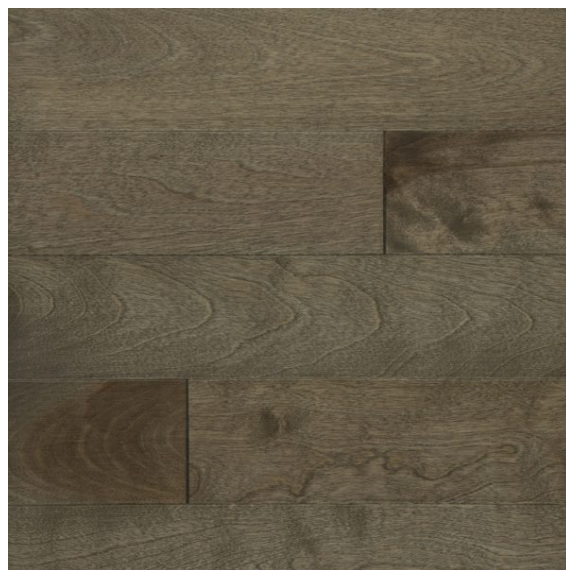

## Yellow Birch Harmony dark beige 072

N° ME0HA072L-0000

This hardwood creates a perfect harmony between your floor and your contemporary decor. In colour wild inspiring beige, this product also offers a unique fine grain known for its sleek, high-end finish.

Species

Yellow Birch

Grade

Harmony

Colour

Dark beige 072

Solidity (Janka)

MAPLE		1450
ASH		1320
RED OAK		1290
YELLOW BIRCH		1260
CHERRY		950
SILVER MAPLE		950

Available options

Finish	
Matte varnish	Satin varnish

Texture	
Smooth	

Dimensions

Available widths	
3/4" (82.55 mm)	4/4" (107.95 mm)

Minimum length	Thickness
12" (304.8 mm)	3/4" (19.05 mm)

FIND OUT WHERE to get our products with our  
retailer locator at [MITISWOODFLOORS.COM](https://www.mitiswoodfloors.com)