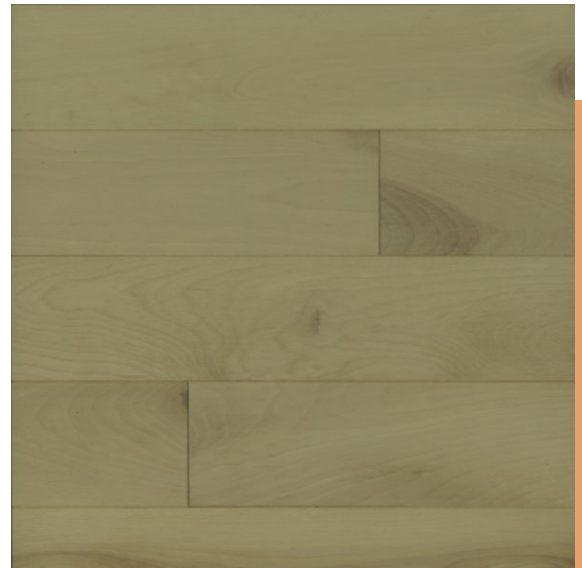

# MITIS

Live in your element

Available widths

3¼" (82.55 mm)	4¼" (107.95 mm)
Minimum length	Thickness
12" (304.8 mm)	¾" (19.05 mm)

FIND OUT WHERE to get our products with our retailer locator at [MITISWOODFLOORS.COM](https://www.mitiswoodfloors.com)