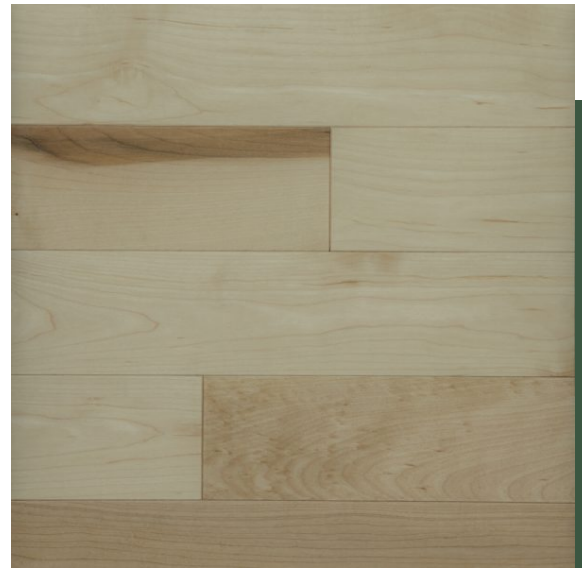

Live in your element

MAPLE

Maple Harmony natural 000

N° ER0HA000L-0000

This hardwood creates a perfect harmony between your floor and your contemporary decor. In colour charming classic natural, this product also offers a truly hard wood that works in every environment.

Species

Maple

Grade

Harmony

Colour

Natural 000

Solidity (Janka)

FIND OUT WHERE to get our products with our retailer locator at MITISWOODFLOORS.COM

Available options

Finish

Oiled	Matte varnish	Satin varnish	Semi-gloss varnish
-------	---------------	---------------	--------------------

Texture

Smooth

Dimensions

Available widths

2¼" (57.15 mm)	3¼" (82.55 mm)	4¼" (107.95 mm)	5¼" (133.35 mm)
Minimum length		Thickness	
12" (304.8 mm)		¾" (19.05 mm)	