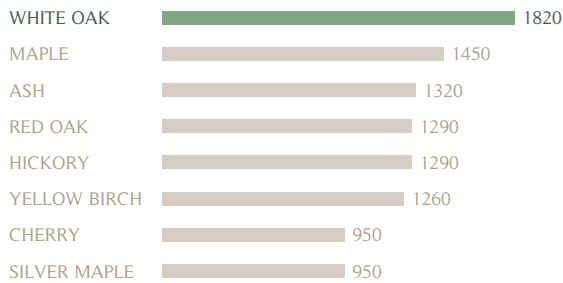

# White Oak Symphony natural 000

N° CHWSY000L-0000

Symphony is a grade that offers beautiful color variations as well as long length planks. With a charming classic natural color, this product also has a fine and unique grain. It is recognized for its very neat and high-end finish.

Species

White Oak

Grade

Symphony

Colour

Natural 000

Solidity (Janka)

Available options