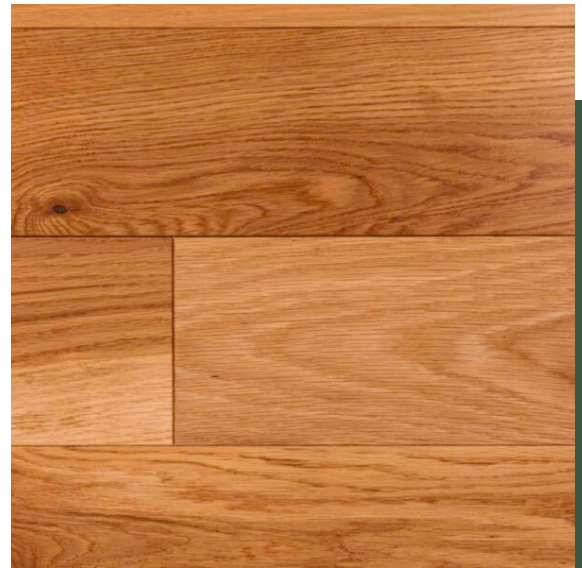

# MITIS

Live in your element

Available widths			
3½" (88.9 mm)	5½" (139.7 mm)	7½" (190.5 mm)	
Minimum length	Thickness		
16" (406.4 mm)	½" (12.7 mm)	¾" (19.05 mm)	5/8" (127 mm)

FIND OUT WHERE to get our products with our retailer locator at [MITISWOODFLOORS.COM](https://www.mitiswoodfloors.com)